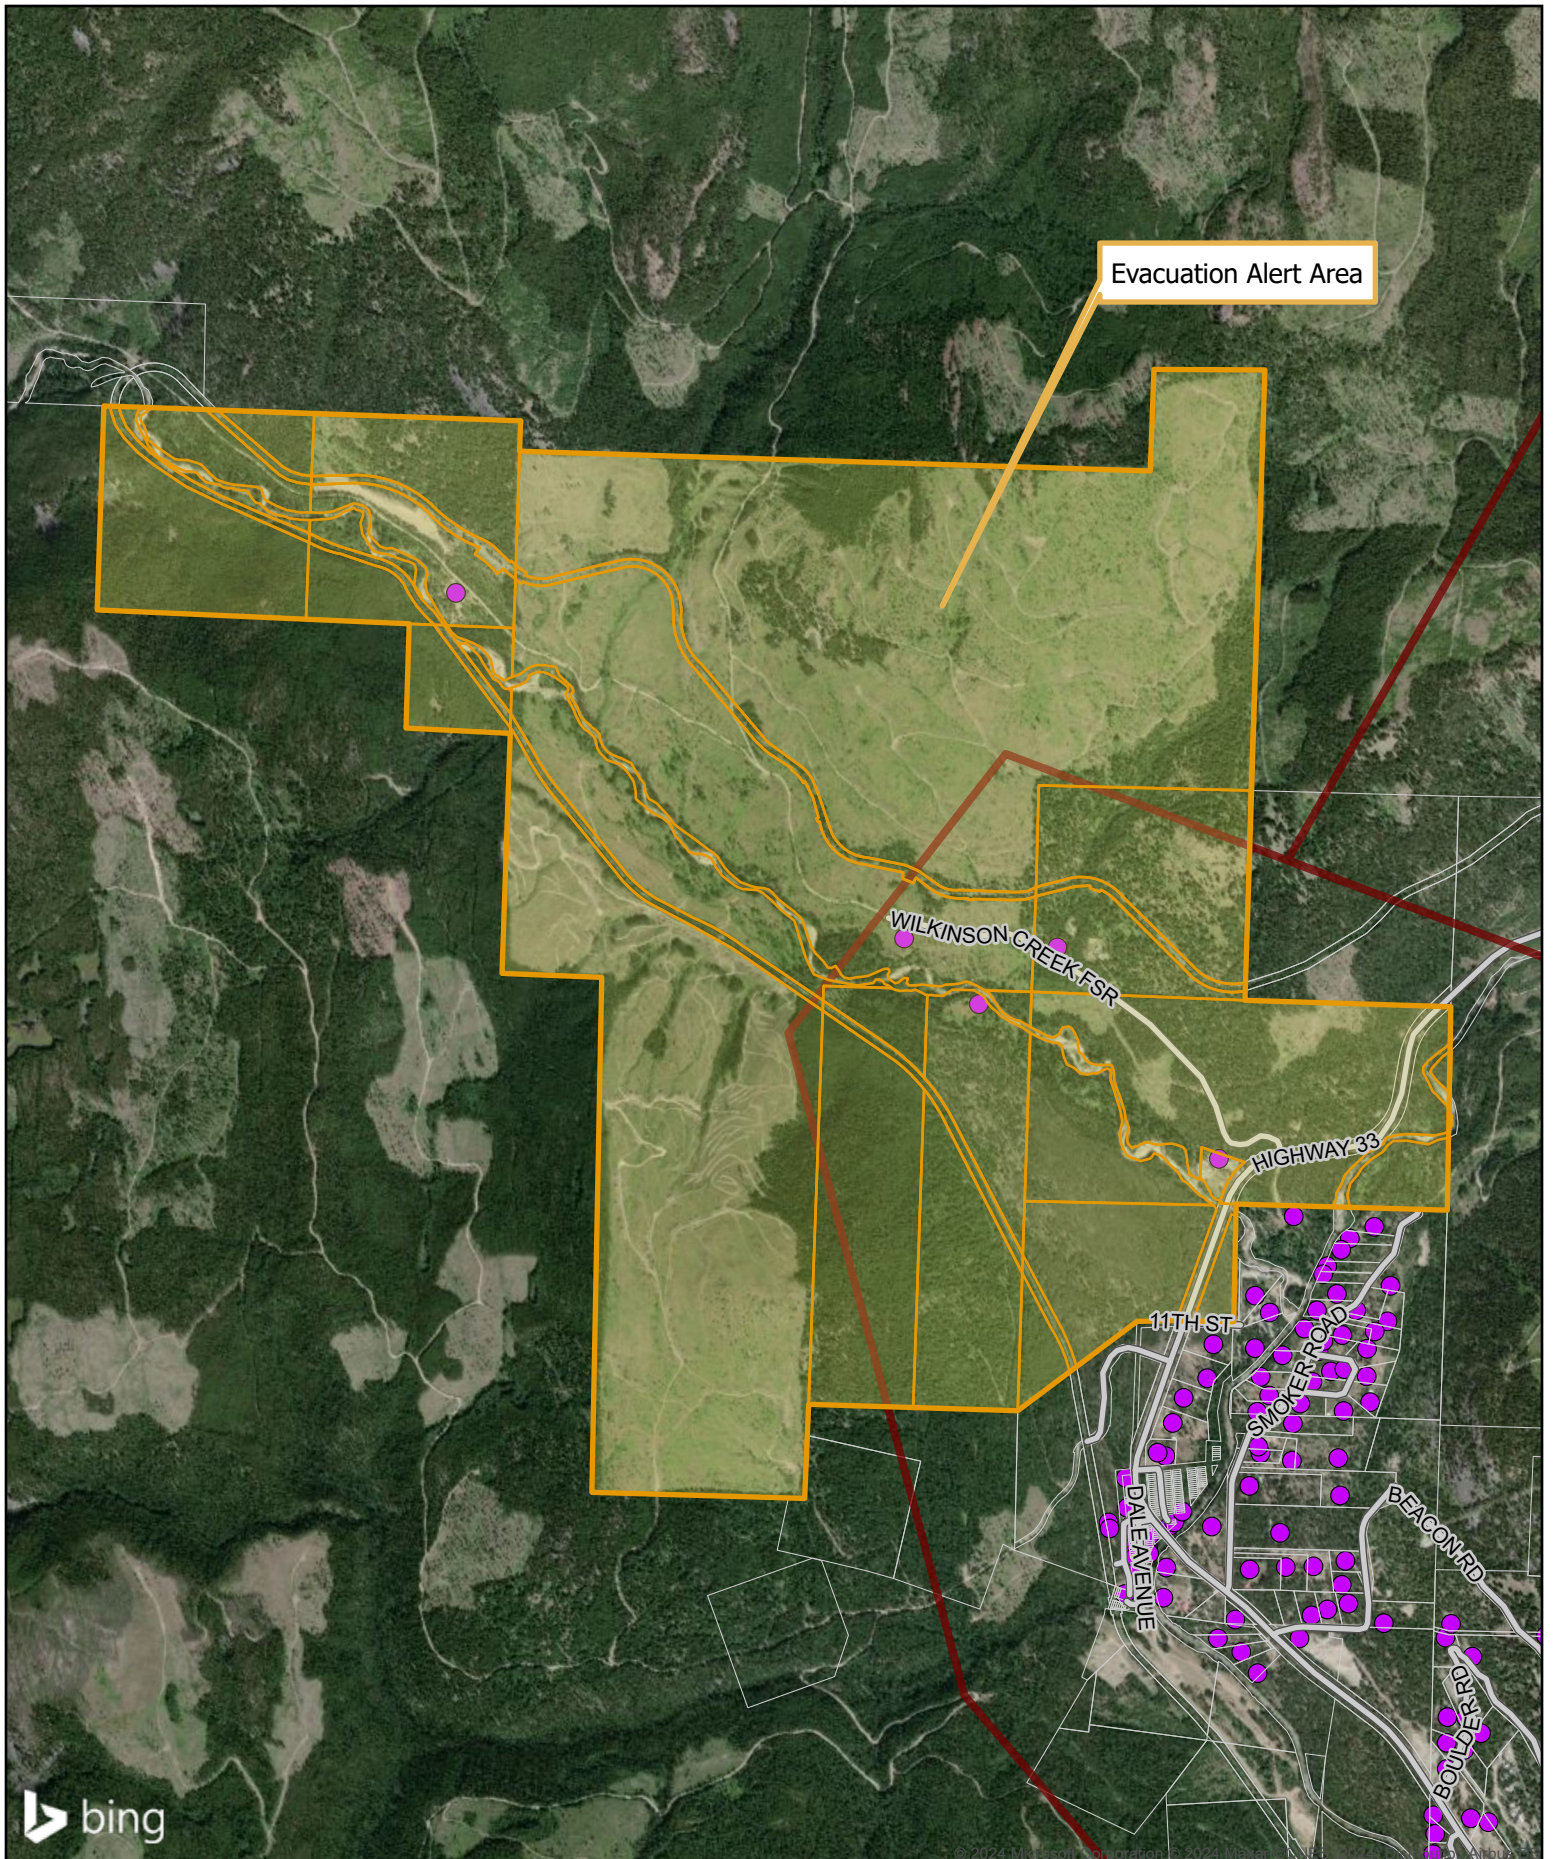

Regional District of
Kootenay Boundary

EVACUATION ALERT

Date: July 24, 2024 Time: 21:00 hrs

Due to the potential danger that may arise from a Wildfire, we have issued an Evacuation Alert for the properties described in the table below and attached maps and address lists. The parcels are in Electoral Area E/West Boundary near the unincorporated community of Carmi approximately 51km south-east of Kelowna:

Zone #	Evacuation Zone Name	# Addresses	Estimated Population (based on 2.2 people per household)
135	Carmi	5	12

At this time residents are **not** required to evacuate, however, people resident or present within the areas identified above are requested to prepare to leave the area with very short notice.

This alert may be followed by an immediate order to evacuate should conditions worsen.

Mark Stephens

Signature

Mark Stephens, EOC Director

TOTAL ADDRESSES:

5

POPULATION

ESTIMATE: 12

Full Address
75 CARMİ CREEK FOREST SERVICE ROAD
6645 HIGHWAY 33
145 WILKINSON CREEK FOREST SERVICE ROAD
200 WILKINSON CREEK FOREST SERVICE ROAD
380 WILKINSON CREEK FOREST SERVICE ROAD

Evac Zone: 135 General Area: Carmi